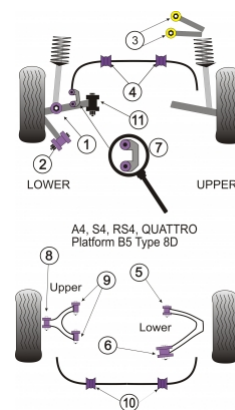

AUDI - A4 / S4 / RS4 (B5) 1995 - 2001 - A4 AVANT QUATTRO (1995 - 2001)

PRODUCT PRICING INFORMATION

The prices shown on our website are per bush.

To get the total pack price you will need to multiple this price by the number of bushes per vehicle.

Bush Price x Qty Per Car = Pack Price

In addition to the Road Series parts listed please check the Black Series website for other bushes suitable for this car that may be more suited to Track/Race use.

Bush description	Quantity Per Car	Diagram Reference	Part Number	Retail Price Each
 Front Lower Shock Mount	2	1	PFF 3201	
 Front Tie Bar Rear Bush	2	2	PFF 3202	
 Front Upper Arm To Chassis Bush	4	3	PFF 3203	
 Front Anti Roll Bar Bush 25mm	2	4	PFF 320425	
 Front Anti Roll Bar Bush 27mm	2	4	PFF 320427	

	Front Anti Roll Bar Bush 29mm	2	4	PFF 320429
	Rear Lower Arm Front Bush	2	5	PFR 3205
	Rear Lower Arm Rear Bush	2	6	PFR 3206
	Front Anti Roll Bar Link Bush  Click for fitting instructions	4	7	PFF 3213
	Rear Upper Arm Outer Bush	2	8	PFR 3208
	Rear Upper Arm Inner Bush	4	9	PFR 3209
	Rear Anti Roll Bar Bush 15mm	2	10	PFR 321015
	Rear Anti Roll Bar Bush 16mm	2	10	PFR 321016
	Front Lower Arm Inner Bush  Click for fitting instructions	2	11	PFF 3211