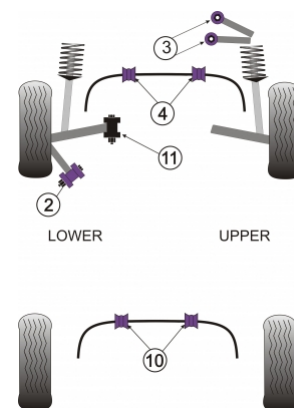

AUDI - A4 / S4 / RS4 (B7) 2005 - 2008 - A4 INC. AVANT (2WD)

PRODUCT PRICING INFORMATION

The prices shown on our website are per bush.

To get the total pack price you will need to multiple this price by the number of bushes per vehicle.

Bush Price x Qty Per Car = Pack Price

In addition to the Road Series parts listed please check the Black Series website for other bushes suitable for this car that may be more suited to Track/Race use.

Bush description	Quantity Per Car	Diagram Reference	Part Number	Retail Price Each
 Front Tie Bar Rear Bush	2	2	PFF 3202	
 Front Upper Arm To Chassis Bush	4	3	PFF 3203	
 Front Anti Roll Bar Bush 25mm	2	4	PFF 320425	
 Front Anti Roll Bar Bush 27mm	2	4	PFF 320427	
 Front Anti Roll Bar Bush 29mm	2	4	PFF 320429	
 Rear Anti Roll Bar Bush 18mm	2	10	PFR 321018	