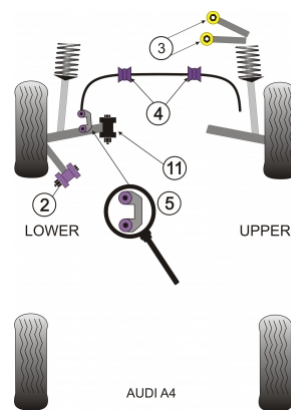

AUDI - A6 / S6 / RS6 (C5) 1997 - 2005 - S6 QUATTRO(1998 - 2005)

PRODUCT PRICING INFORMATION

The prices shown on our website are per bush.

To get the total pack price you will need to multiple this price by the number of bushes per vehicle.

Bush Price x Qty Per Car = Pack Price

In addition to the Road Series parts listed please check the Black Series website for other bushes suitable for this car that may be more suited to Track/Race use.

Bush description	Quantity Per Car	Diagram Reference	Part Number	Retail Price Each
 Front Tie Bar Rear Bush	2	2	PFF 3202	
 Front Upper Arm To Chassis Bush	4	3	PFF 3203	
 Front Anti Roll Bar Bush 25mm	2	4	PFF 320425	
 Front Anti Roll Bar Bush 27mm	2	4	PFF 320427	
 Front Anti Roll Bar Bush 29mm	2	4	PFF 320429	

**Front Anti Roll Bar Link Bush**[Click for fitting instructions](#)**4****5****PFF 3213****Front Lower Arm Inner Bush**[Click for fitting instructions](#)**2****11****PFF 3211**