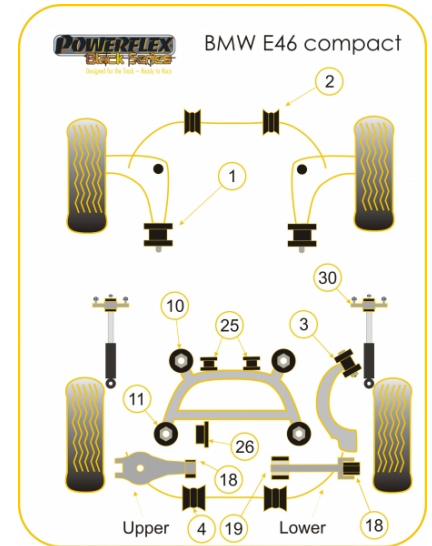

E46 3 SERIES COMPACT

PRICING INFORMATION

The prices shown on our website are per bush.

To get the total pack price you will need to multiple this price by the number of bushes per vehicle.

Bush Price x Qty Per Car = Pack Price

Notes:

- PFF5-4601 & PFF5-5601 fit brackets with a 66mm bore
- PFF5-4601-60 & PFF5-5601-60 fit brackets with a 60mm bore , usually found on earlier models.
- PFF5-5601G & PFF5-5601G-60 give an additional +0.5° Caster
- PFR5-4610 & 4611 are complete replacement bushes, for inserts use PFR5-4613 & 4614 (inserts fit into the voiding of the original bush)
- PFR5-4615G replaces the original arm and inner bush and allows on car adjustment of camber. For a replacement bush only to fit in the original arm, please use PFR5-4616.
- PFR5-5630-10 fits cars with standard or aftermarket rear shock absorber with a 10mm pin, PFR5-5630-12 fits cars with aftermarket rear shock absorbers with a 12mm pin. Neither fit Cabriolet models

In addition to the Black Series parts listed please check the Road Series website for other bushes suitable for this car such as engine or transmission mountings.

FRONT WISHBONE REAR BUSH, ALUMINIUM OUTER

Qty Per Car **2**

Diagram Ref. **1**

Part No. **PFF5-5601-60BLK**

FRONT WISHBONE REAR BUSH, ALUMINIUM OUTER

Qty Per Car **2**

Diagram Ref. **1**

Part No. **PFF5-5601BLK**

FRONT WISHBONE REAR BUSH, CASTER OFFSET

Qty Per Car **2**

Diagram Ref. **1**

Part No. **PFF5-5601G-60BLK**

FRONT WISHBONE REAR BUSH, CASTER OFFSET

Qty Per Car **2**

Diagram Ref. **1**

Part No. **PFF5-5601GBLK**

FRONT WISHBONE REAR BUSH

Qty Per Car **2**

Diagram Ref. **1**

Part No. **PFF5-4601-60BLK**

FRONT WISHBONE REAR BUSH

Qty Per Car **2**

Diagram Ref. **1**

Part No. **PFF5-4601BLK**