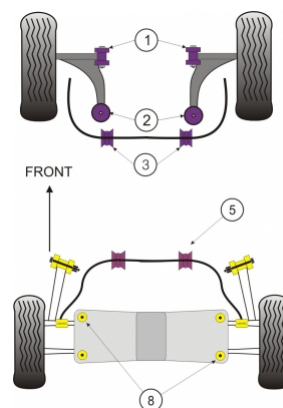

FORD - MONDEO (2000 TO 2007)

Notes

- PFF 191303 fits anti roll bars with flats pressed into bar where bush sits.
- PFF 19130419 fits ST models
- Please check design of rear anti roll bar, use either PFR 19905-* or PFR 191316-*
- PFR 19910 & PFR 19905-* fit saloon and hatch models only **NOT ESTATE VERSIONS**
- The rear subframe is held to the body with 4 rubber bushes, these bushes fail making the rear subframe to come away from the body, this causes knocking from the rear and is an MOT failure. PFR 19910 are an easy to fit reliable fix to this problem.

In addition to the Road Series parts listed please check the Black Series website for other bushes suitable for this car that may be more suited to Track/Race use.

Bush description	Quantity Per Car	Diagram Reference	Part Number	Retail Price Each
 Front Arm Front Bush	2	1	PFF 191301	
 Front Lower Arm Rear Bush Caster Adjust  Click for fitting instructions	2	2	PFF 191302G	