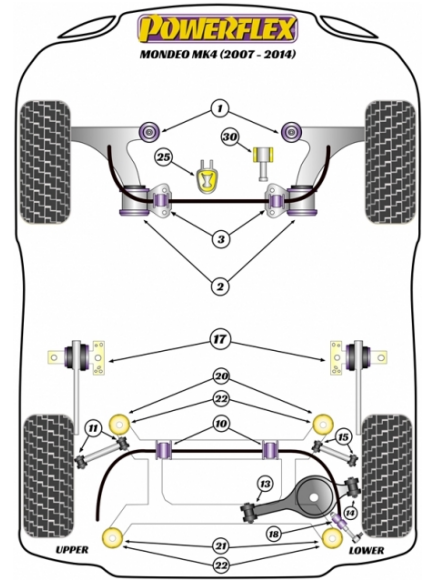

- PFF 881030 fits only 2.5L Ford Mondeo ST Model.
- Please check front and rear anti-roll bar size before ordering.

PFF19-1925 FITS LOWER ENGINE MOUNT WITH THIS PROFILE ONLY

In addition to the Road Series parts listed please check the Black Series website for other bushes suitable for this car that may be more suited to Track/Race use.

FRONT ARM FRONT BUSH

Qty Per Car **2**

Diagram Ref. **1**

Part No. **PFF 191901**

FRONT ARM REAR BUSH

Qty Per Car **2**

Diagram Ref. **2**

Part No. **PFF 191902**

FRONT ANTI ROLL BAR TO CHASSIS BUSH 21MM

Qty Per Car **2**

Diagram Ref. **3**

Part No. **PFF 19160321**

FRONT ANTI ROLL BAR TO CHASSIS BUSH 22MM

Qty Per Car **2**

Diagram Ref. **3**

Part No. **PFF 19160322**

FRONT ANTI ROLL BAR TO CHASSIS BUSH 23MM

Qty Per Car **2**

Diagram Ref. **3**

Part No. **PFF 19160323**

FRONT ANTI ROLL BAR TO CHASSIS BUSH 24MM

Qty Per Car **2**

Diagram Ref. **3**

Part No. **PFF 19160324**