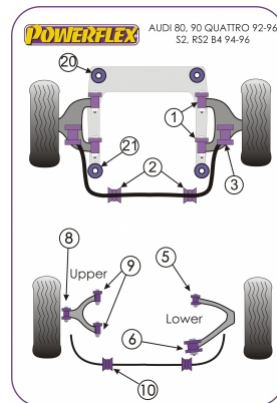

AUDI - 80, 90 QUATTRO INC AVANT (1992-1996), S2 INC AVANT B4, RS2 B4 (1994-1996)

## Notes

- **PFF 3101 Fit 37mm Pressed Arms**
- PFF 3102 Fit 45mm Cast Arms
- PFR 3101121 & 23.5 Front anti roll bar mounts are tear drop shaped.
- PFF 310621.5 Fits models where there is no link rod between the anti roll bar and control arm.
- PFF 312010 & PFF 312110 fit vehicles with 10mm mounting bolts, vehicles with 12mm bolts use PFF 312012 & PFF 312112
- PFR 3209 Fits pressed rear upper arms
- **PFR 3212 Fits cast rear upper arms**

In addition to the Road Series parts listed please check the Black Series website for other bushes suitable for this car that may be more suited to Track/Race use.

Bush description	Quantity Per Car	Diagram Reference	Part Number	Retail Price Each
 <b>Front Wishbone Bush</b> <a href="#">Click for fitting instructions</a>	4	1	<b>PFF 3101</b>	