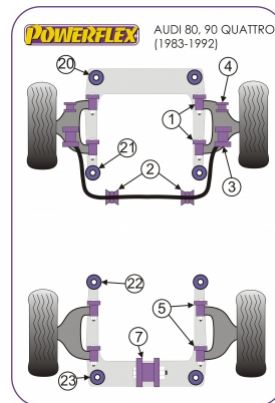

AUDI - 80, 90 QUATTRO INC AVANT (1983-1992) S2 COUPE B3 (1991-1996)

Notes

- PFF 3101 Fits 37mm Pressed Front Arms
- PFF 3102 Fits 45mm Cast Front Arms
- PFF 3104 & PFF 3105 Only Fit Up To 1992 Chassis Number 8A-N-200-000
- PFF 310621.5 Fits models where there is no link rod between the anti roll bar and control arm.
- PFR 3101121/23.5/25 Front anti roll bar mounts are tear drop shaped
- PFF 312010 & PFF 312110 fit vehicles with 10mm mounting bolts, vehicles with 12mm bolts use PFF 312012 & PFF 312112

In addition to the Road Series parts listed please check the Black Series website for other bushes suitable for this car that may be more suited to Track/Race use.

Bush description	Quantity Per Car	Diagram Reference	Part Number	Retail Price Each
 Front Wishbone Bush Click for fitting instructions	4	1	PFF 3101	