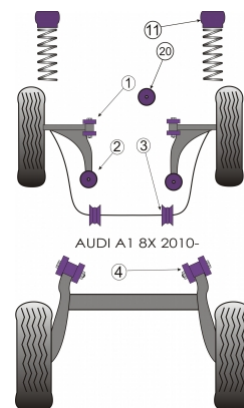

### Notes:

- PFF 85620 is suitable for petrol engine road models
- PFF 85620P is suitable for track car/tuned models
- PFF 85620R is suitable for diesel engine models
- Fitting engine mount bush to 1.4 TDI 3 cylinders is not advisable

In addition to the Road Series parts listed please check the Black Series website for other bushes suitable for this car that may be more suited to Track/Race use.

Bush description	Quantity Per Car	Diagram Reference	Part Number	Retail Price Each
 <b>Front Wishbone Front Bush</b>	2	1	<b>PFF 85201</b>	
 <b>Front Arm Rear Bush</b> Click for fitting instructions	2	2	<b>PFF 851202</b>	
 <b>Front Anti Roll Bar Bush 17.5mm</b>	2	3	<b>PFF 8560318</b>	