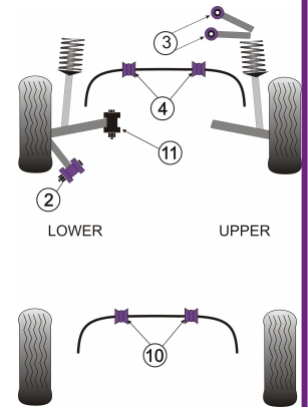

AUDI - A4 / S4 (B6) 2001 - 2005 - A4 INC. AVANT (2WD)

PRODUCT PRICING INFORMATION

The prices shown on our website are per bush.

To get the total pack price you will need to multiple this price by the number of bushes per vehicle.

Bush Price x Qty Per Car = Pack Price

In addition to the Road Series parts listed please check the Black Series website for other bushes suitable for this car that may be more suited to Track/Race use.

Bush description	Quantity Per Car	Diagram Reference	Part Number	Retail Price Each
 Front Tie Bar Rear Bush	2	2	PFF 3202	
 Front Upper Arm To Chassis Bush	4	3	PFF 3203	
 Front Anti Roll Bar Bush 25mm	2	4	PFF 320425	
 Front Anti Roll Bar Bush 27mm	2	4	PFF 320427	
 Front Anti Roll Bar Bush 29mm	2	4	PFF 320429	
 Rear Anti Roll Bar Bush 16mm	2	10	PFR 321016	

Rear Anti Roll Bar Bush 22mm

2

10

PFR 321022

Front Lower Arm Inner Bush

 [Click for fitting instructions](#)

2

11