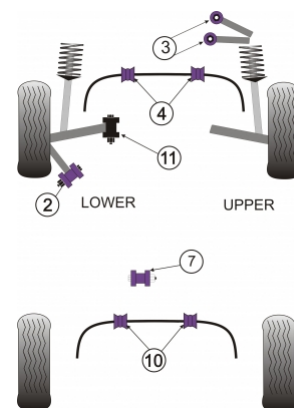

AUDI - A4 / S4 (B6) 2001 - 2005 - S4 INC. AVANT

PRODUCT PRICING INFORMATION

The prices shown on our website are per bush.

To get the total pack price you will need to multiple this price by the number of bushes per vehicle.

Bush Price x Qty Per Car = Pack Price

In addition to the Road Series parts listed please check the Black Series website for other bushes suitable for this car that may be more suited to Track/Race use.

Bush description	Quantity Per Car	Diagram Reference	Part Number	Retail Price Each
 Front Tie Bar Rear Bush	2	2	PFF 3202	
 Front Upper Arm To Chassis Bush	4	3	PFF 3203	
 Front Anti Roll Bar Bush 25mm	2	4	PFF 320425	
 Front Anti Roll Bar Bush 27mm	2	4	PFF 320427	
 Front Anti Roll Bar Bush 29mm	2	4	PFF 320429	
 Rear Diff Front Mounting Bush Click for fitting instructions	1	7	PFR 3270	

Rear Anti Roll Bar Bush 16mm

2

10

PFR 321016

Rear Anti Roll Bar Bush 18mm

2

10

PFR 321018