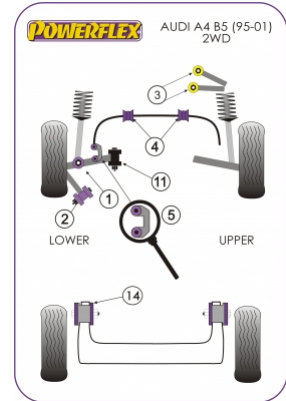

## AUDI - A4 / S4 / RS4 (B5) 1995 - 2001 - A4 (2WD) 1995 - 2001

In addition to the Road Series parts listed please check the Black Series website for other bushes suitable for this car that may be more suited to Track/Race use.

Bush description	Quantity Per Car	Diagram Reference	Part Number	Retail Price Each
 <b>Front Lower Shock Mount</b>	2	1	<b>PFF 3201</b>	
 <b>Front Tie Bar Rear Bush</b>	2	2	<b>PFF 3202</b>	
 <b>Front Upper Arm To Chassis Bush</b>	4	3	<b>PFF 3203</b>	
 <b>Front Anti Roll Bar Bush 25mm</b>	2	4	<b>PFF 320425</b>	
 <b>Front Anti Roll Bar Bush 27mm</b>	2	4	<b>PFF 320427</b>	

**Front Anti Roll Bar Bush 29mm**

2

4

**PFF 320429**

**Front Anti Roll Bar Link Bush**

 Click for fitting instructions

4

5