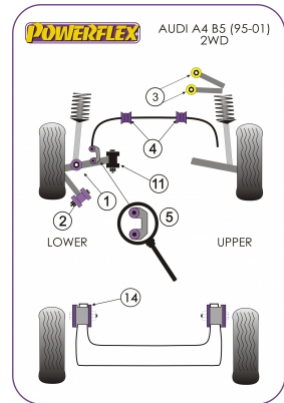

AUDI - A4 / S4 / RS4 (B5) 1995 - 2001 - A4 AVANT 2WD (1995 - 2001)

PRODUCT PRICING INFORMATION

The prices shown on our website are per bush.

To get the total pack price you will need to multiple this price by the number of bushes per vehicle.

Bush Price x Qty Per Car = Pack Price

In addition to the Road Series parts listed please check the Black Series website for other bushes suitable for this car that may be more suited to Track/Race use.

Bush description	Quantity Per Car	Diagram Reference	Part Number	Retail Price Each
 Front Lower Shock Mount	2	1	PFF 3201	
 Front Tie Bar Rear Bush	2	2	PFF 3202	
 Front Upper Arm To Chassis Bush	4	3	PFF 3203	
 Front Anti Roll Bar Bush 25mm	2	4	PFF 320425	
 Front Anti Roll Bar Bush 27mm	2	4	PFF 320427	