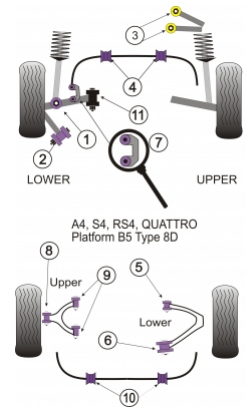

## AUDI - A4 / S4 / RS4 (B5) 1995 - 2001 - A4 QUATTRO (1995 - 2001)

### PRODUCT PRICING INFORMATION

The prices shown on our website are per bush.

To get the total pack price you will need to multiple this price by the number of bushes per vehicle.

**Bush Price x Qty Per Car = Pack Price**

In addition to the Road Series parts listed please check the Black Series website for other bushes suitable for this car that may be more suited to Track/Race use.

Bush description	Quantity Per Car	Diagram Reference	Part Number	Retail Price Each
 <b>Front Lower Shock Mount</b>	2	1	<b>PFF 3201</b>	
 <b>Front Tie Bar Rear Bush</b>	2	2	<b>PFF 3202</b>	
 <b>Front Upper Arm To Chassis Bush</b>	4	3	<b>PFF 3203</b>	
 <b>Front Anti Roll Bar Bush 25mm</b>	2	4	<b>PFF 320425</b>	
 <b>Front Anti Roll Bar Bush 27mm</b>	2	4	<b>PFF 320427</b>	

	<b>Front Anti Roll Bar Bush 29mm</b>	<b>2</b>	<b>4</b>	<b>PFF 320429</b>
	<b>Rear Lower Arm Front Bush</b>	<b>2</b>	<b>5</b>	<b>PFR 3205</b>
	<b>Rear Lower Arm Rear Bush</b>	<b>2</b>	<b>6</b>	<b>PFR 3206</b>
	<b>Front Anti Roll Bar Link Bush</b>  <a href="#">Click for fitting instructions</a>	<b>4</b>	<b>7</b>	<b>PFF 3213</b>
	<b>Rear Upper Arm Outer Bush</b>	<b>2</b>	<b>8</b>	<b>PFR 3208</b>
	<b>Rear Upper Arm Inner Bush</b>	<b>4</b>	<b>9</b>	<b>PFR 3209</b>
	<b>Rear Anti Roll Bar Bush 15mm</b>	<b>2</b>	<b>10</b>	<b>PFR 321015</b>
	<b>Rear Anti Roll Bar Bush 16mm</b>	<b>2</b>	<b>10</b>	<b>PFR 321016</b>
	<b>Front Lower Arm Inner Bush</b>  <a href="#">Click for fitting instructions</a>	<b>2</b>	<b>11</b>	<b>PFF 3211</b>