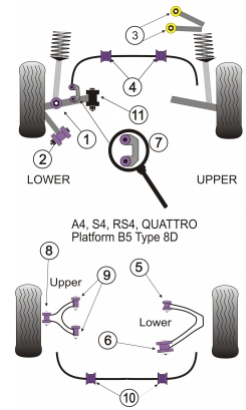

AUDI - A4 / S4 / RS4 (B5) 1995 - 2001 - RS4 AVANT (2000 - 2001)

PRODUCT PRICING INFORMATION

The prices shown on our website are per bush.

To get the total pack price you will need to multiple this price by the number of bushes per vehicle.

Bush Price x Qty Per Car = Pack Price

In addition to the Road Series parts listed please check the Black Series website for other bushes suitable for this car that may be more suited to Track/Race use.

Bush description	Quantity Per Car	Diagram Reference	Part Number	Retail Price Each
 Front Lower Shock Mount	2	1	PFF 3201	
 Front Tie Bar Rear Bush	2	2	PFF 3202	
 Front Upper Arm To Chassis Bush	4	3	PFF 3203	
 Front Anti Roll Bar Bush 25mm	2	4	PFF 320425	
 Front Anti Roll Bar Bush 27mm	2	4	PFF 320427	

	Front Anti Roll Bar Bush 29mm	2	4	PFF 320429
	Rear Lower Arm Front Bush	2	5	PFR 3205
	Rear Lower Arm Rear Bush	2	6	PFR 3206
	Front Anti Roll Bar Link Bush  Click for fitting instructions	4	7	PFF 3213
	Rear Upper Arm Outer Bush	2	8	PFR 3208
	Rear Upper Arm Inner Bush	4	9	PFR 3209
	Rear Anti Roll Bar Bush 15mm	2	10	PFR 321015
	Rear Anti Roll Bar Bush 16mm	2	10	PFR 321016
	Front Lower Arm Inner Bush  Click for fitting instructions	2	11	PFF 3211