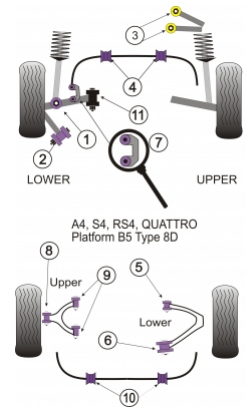

AUDI - A4 / S4 / RS4 (B5) 1995 - 2001 - S4 (1995 - 2001)

PRODUCT PRICING INFORMATION

The prices shown on our website are per bush.

To get the total pack price you will need to multiple this price by the number of bushes per vehicle.

Bush Price x Qty Per Car = Pack Price

In addition to the Road Series parts listed please check the Black Series website for other bushes suitable for this car that may be more suited to Track/Race use.

Bush description	Quantity Per Car	Diagram Reference	Part Number	Retail Price Each
 Front Lower Shock Mount	2	1	PFF 3201	
 Front Tie Bar Rear Bush	2	2	PFF 3202	
 Front Upper Arm To Chassis Bush	4	3	PFF 3203	
 Front Anti Roll Bar Bush 25mm	2	4	PFF 320425	
 Front Anti Roll Bar Bush 27mm	2	4	PFF 320427	

	Front Anti Roll Bar Bush 29mm	2	4	PFF 320429
	Rear Lower Arm Front Bush	2	5	PFR 3205
	Rear Lower Arm Rear Bush	2	6	PFR 3206
	Front Anti Roll Bar Link Bush  Click for fitting instructions	4	7	PFF 3213
	Rear Upper Arm Outer Bush	2	8	PFR 3208
	Rear Upper Arm Inner Bush	4	9	PFR 3209
	Rear Anti Roll Bar Bush 15mm	2	10	PFR 321015
	Rear Anti Roll Bar Bush 16mm	2	10	PFR 321016
	Front Lower Arm Inner Bush  Click for fitting instructions	2	11	PFF 3211