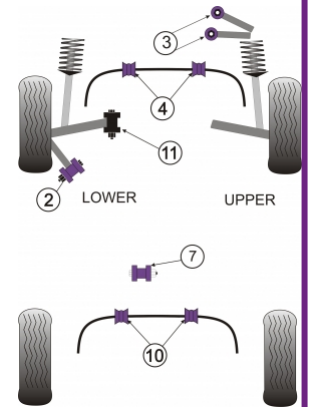

AUDI - A4 / S4 / RS4 (B7) 2005 - 2008 - RS4 INC. AVANT

PRODUCT PRICING INFORMATION

The prices shown on our website are per bush.

To get the total pack price you will need to multiple this price by the number of bushes per vehicle.

Bush Price x Qty Per Car = Pack Price

In addition to the Road Series parts listed please check the Black Series website for other bushes suitable for this car that may be more suited to Track/Race use.

Bush description	Quantity Per Car	Diagram Reference	Part Number	Retail Price Each
 Front Tie Bar Rear Bush	2	2	PFF 3202	
 Front Upper Arm To Chassis Bush	4	3	PFF 3203	
 Front Anti Roll Bar Bush 25mm	2	4	PFF 320425	
 Front Anti Roll Bar Bush 27mm	2	4	PFF 320427	
 Front Anti Roll Bar Bush 29mm	2	4	PFF 320429	
 Rear Diff Front Mounting Bush Click for fitting instructions	1	7	PFR 3270	

Rear Anti Roll Bar Bush 16mm

2

10

PFR 321016

Rear Anti Roll Bar Bush 18mm

2

10

PFR 321018