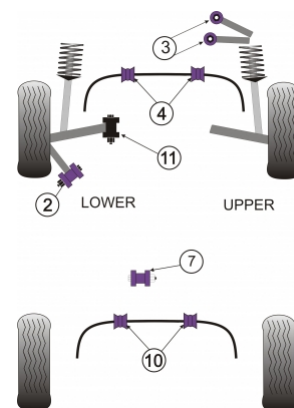

AUDI - A4 / S4 / RS4 (B7) 2005 - 2008 - S4 INC. AVANT

PRODUCT PRICING INFORMATION

The prices shown on our website are per bush.

To get the total pack price you will need to multiple this price by the number of bushes per vehicle.

Bush Price x Qty Per Car = Pack Price

In addition to the Road Series parts listed please check the Black Series website for other bushes suitable for this car that may be more suited to Track/Race use.

Bush description	Quantity Per Car	Diagram Reference	Part Number	Retail Price Each
Front Tie Bar Rear Bush	2	2	PFF 3202	
Front Upper Arm To Chassis Bush	4	3	PFF 3203	
Front Anti Roll Bar Bush 25mm	2	4	PFF 320425	
Front Anti Roll Bar Bush 27mm	2	4	PFF 320427	
Front Anti Roll Bar Bush 29mm	2	4	PFF 320429	
Rear Diff Front Mounting Bush Click for fitting instructions	1	7	PFR 3270