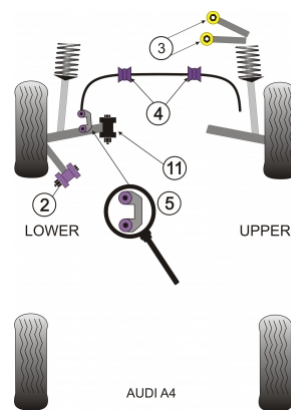

AUDI - A6 / S6 / RS6 (C5) 1997 - 2005 - A6 (1998 - 2001)

PRODUCT PRICING INFORMATION

The prices shown on our website are per bush.

To get the total pack price you will need to multiple this price by the number of bushes per vehicle.

Bush Price x Qty Per Car = Pack Price

In addition to the Road Series parts listed please check the Black Series website for other bushes suitable for this car that may be more suited to Track/Race use.

Bush description	Quantity Per Car	Diagram Reference	Part Number	Retail Price Each
 Front Tie Bar Rear Bush	2	2	PFF 3202	
 Front Upper Arm To Chassis Bush	4	3	PFF 3203	
 Front Anti Roll Bar Bush 25mm	2	4	PFF 320425	
 Front Anti Roll Bar Bush 27mm	2	4	PFF 320427	
 Front Anti Roll Bar Bush 29mm	2	4	PFF 320429	

**Front Anti Roll Bar Link Bush**[Click for fitting instructions](#)**4****5****PFF 3213****Front Lower Arm Inner Bush**[Click for fitting instructions](#)**2****11****PFF 3211****Bump Stop Kit**[Click for fitting instructions](#)**1****BS 2007K**