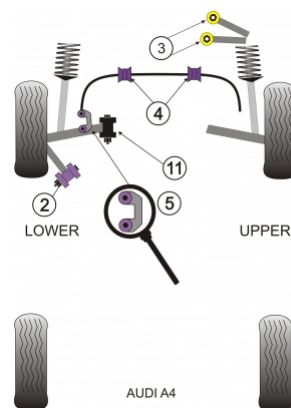

AUDI - A6 / S6 / RS6 (C5) 1997 - 2005 - A6 AVANT (1998 - 2001)

PRODUCT PRICING INFORMATION

The prices shown on our website are per bush.

To get the total pack price you will need to multiple this price by the number of bushes per vehicle.

Bush Price x Qty Per Car = Pack Price

In addition to the Road Series parts listed please check the Black Series website for other bushes suitable for this car that may be more suited to Track/Race use.

Bush description	Quantity Per Car	Diagram Reference	Part Number	Retail Price Each
 Front Tie Bar Rear Bush	2	2	PFF 3202	
 Front Upper Arm To Chassis Bush	4	3	PFF 3203	
 Front Anti Roll Bar Bush 25mm	2	4	PFF 320425	
 Front Anti Roll Bar Bush 27mm	2	4	PFF 320427	
 Front Anti Roll Bar Bush 29mm	2	4	PFF 320429	

**Front Anti Roll Bar Link Bush**[Click for fitting instructions](#)**4****5****PFF 3213****Front Lower Arm Inner Bush**[Click for fitting instructions](#)**2****11****PFF 3211****Bump Stop Kit**[Click for fitting instructions](#)**1****BS 2007K**