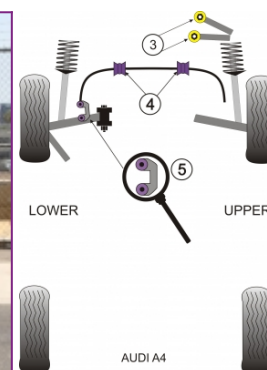

AUDI - A6 / S6 / RS6 (C5) 1997 - 2005 - RS6 AVANT (2002 - 2005)

PRODUCT PRICING INFORMATION

The prices shown on our website are per bush.

To get the total pack price you will need to multiple this price by the number of bushes per vehicle.

Bush Price x Qty Per Car = Pack Price

In addition to the Road Series parts listed please check the Black Series website for other bushes suitable for this car that may be more suited to Track/Race use.

Bush description	Quantity Per Car	Diagram Reference	Part Number	Retail Price Each
Front Tie Bar Rear Bush	2	2	PFF 3202	
Front Upper Arm To Chassis Bush	4	3	PFF 3203	
Front Anti Roll Bar Bush 25mm	2	4	PFF 320425	
Front Anti Roll Bar Bush 27mm	2	4	PFF 320427	
Front Anti Roll Bar Bush 29mm	2	4	PFF 320429