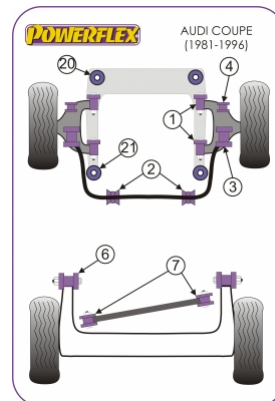

AUDI - COUPE (1981 - 1996)

Notes

- PFF 3101 Are For Steel Wishbones
- PFF 3102 Are For Alloy Wishbones
- PFF 3104 & PFF 3105 Only Fit Up To 1994 Chassis Number 8B-L-003 791
- PFR 3101121 & -23.5 Front anti roll bar mounts are tear drop shaped.
- PFF 310621.5 Fits models where there is no link rod between the anti roll bar and control arm.
- PFF 312010 & PFF 312110 fit vehicles with 10mm mounting bolts, vehicles with 12mm bolts use PFF 312012 & PFF 312112
- **PFA 10012 and PFA 10014. Fits 2 bolt hub to strut models only. Check bolt diameter .**

In addition to the Road Series parts listed please check the Black Series website for other bushes suitable for this car that may be more suited to Track/Race use.

Bush description	Quantity Per Car	Diagram Reference	Part Number	Retail Price Each
 Front Wishbone Bush Click for fitting instructions	4	1	PFF 3101	