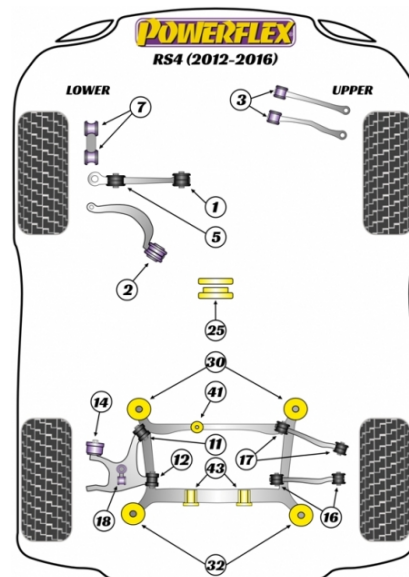

RS4 (2012-2016)

The prices shown on our website are per bush.

To get the total pack price you will need to multiple this price by the number of bushes per vehicle.

Bush Price x Qty Per Car = Pack Price

In addition to the Road Series parts listed please check the Black Series website for other bushes suitable for this car that may be more suited to Track/Race use.

FRONT LOWER CONTROL ARM BUSH

Qty Per Car **2**

Diagram Ref. **1**

Part No. **PFF 3701**

FRONT LOWER RADIUS ARM TO CHASSIS BUSH

Qty Per Car **2**

Diagram Ref. **2**

Part No. **PFF 3702**

FRONT UPPER ARM TO CHASSIS BUSH CAMBER ADJUSTABLE

Qty Per Car **4**

Diagram Ref. **3**

Part No. **PFF 3203G**

FRONT ANTI ROLL BAR BUSH 25MM

Qty Per Car **2**

Diagram Ref. **4**

Part No. **PFF 320425**

REAR TRACK CONTROL ARM INNER BUSH

Qty Per Car 2

Diagram Ref. 16

Part No. **PFR 3716**

REAR TRACK CONTROL ARM OUTER BUSH

Qty Per Car 2

Diagram Ref. 16

Part No. **PFR 3716**