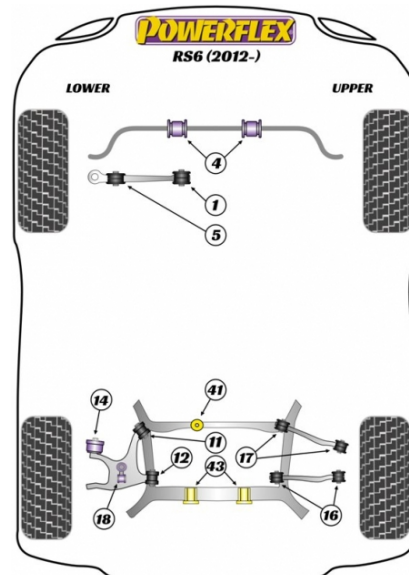

### FRONT LOWER CONTROL ARM INNER BUSH

Qty Per Car 2

Diagram Ref. 1

Part No. **PFF 3701**