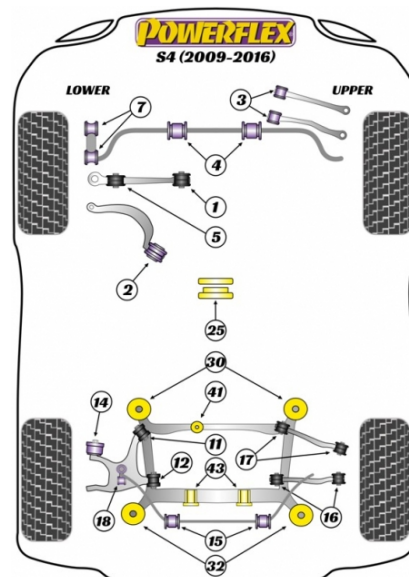

S4 (2009-2016)

The prices shown on our website are per bush.

To get the total pack price you will need to multiple this price by the number of bushes per vehicle.

Bush Price x Qty Per Car = Pack Price

In addition to the Road Series parts listed please check the Black Series website for other bushes suitable for this car that may be more suited to Track/Race use.

FRONT LOWER CONTROL ARM BUSH

Qty Per Car **2**

Diagram Ref. **1**

Part No. **PFF 3701**

FRONT LOWER RADIUS ARM TO CHASSIS BUSH

Qty Per Car **2**

Diagram Ref. **2**

Part No. **PFF 3702**

FRONT UPPER ARM TO CHASSIS BUSH CAMBER ADJUSTABLE

Qty Per Car **4**

Diagram Ref. **3**

Part No. **PFF 3203G**

FRONT ANTI ROLL BAR BUSH 25MM

Qty Per Car **2**

Diagram Ref. **4**

Part No. **PFF 320425**

REAR TRACK CONTROL ARM INNER BUSH

Qty Per Car 2

Diagram Ref. 16

Part No. **PFR 3716**

REAR TRACK CONTROL ARM OUTER BUSH

Qty Per Car **2**

Diagram Ref. **16**

Part No. **PFR 3716**