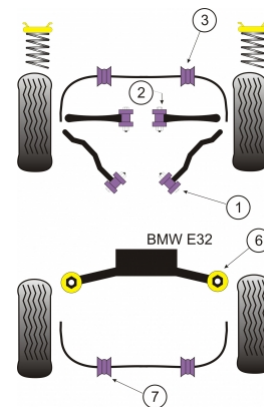

BMW - E32 7 SERIES (1988-1994)

Notes

- PFF 5602 is for models with steel arms
- PFF 5620 is fitted on models with aluminium arms
- Check all anti roll bar sizes before ordering

PRODUCT PRICING INFORMATION

The prices shown on our website are per bush.

To get the total pack price you will need to multiple this price by the number of bushes per vehicle.

Bush Price x Qty Per Car = Pack Price

In addition to the Road Series parts listed please check the Black Series website for other bushes suitable for this car that may be more suited to Track/Race use.

Bush description	Quantity Per Car	Diagram Reference	Part Number	Retail Price Each
 Front Lower Tie Bar To Chassis Bush Click for fitting instructions	2	1	PFF 5601	
 Front Inner TCA Bush	2	2	PFF 5602	
 Front Inner TCA Bush	2	2	PFF 5620	

	Front Anti Roll Bar Mounting 28mm	2	2	PFF 531028
	Front Anti Roll Bar Mounting 23mm	2	3	PFF 531023
	Front Anti Roll Bar Mounting 24mm	2	3	PFF 531024
	Front Anti Roll Bar Mounting 25mm	2	3	PFF 531025
	Rear Beam Mount Bush	2	6	PFR 5507
	Rear Roll Bar Mounting Bush 15mm	2	7	PFR 550415
	Rear Roll Bar Mounting Bush 16.5mm	2	7	PFR 5504165
	Rear Roll Bar Mounting Bush 18mm	2	7	PFR 550418
	Bump Stop Kit 🔗 Click for fitting instructions	1		BS 2003K