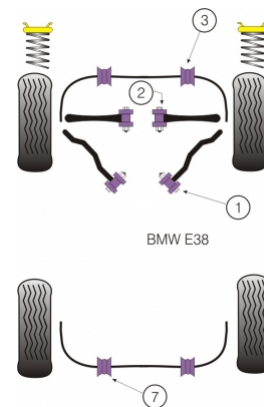

BMW - E38 7 SERIES (1994 - 2002)

PRODUCT PRICING INFORMATION

The prices shown on our website are per bush.

To get the total pack price you will need to multiple this price by the number of bushes per vehicle.

Bush Price x Qty Per Car = Pack Price

In addition to the Road Series parts listed please check the Black Series website for other bushes suitable for this car that may be more suited to Track/Race use.

Bush description	Quantity Per Car	Diagram Reference	Part Number	Retail Price Each
 Front Upper Control Arm Bush	2	1	PFF 51001	
 Front Lower Control Arm Bush	2	2	PFF 51002	
 Front Anti Roll Bar Mounting Bush 20.5mm	2	3	PFF 5503205	
 Front Anti Roll Bar Mounting Bush 22.5mm	2	3	PFF 5503225	
 Front Anti Roll Bar Mounting Bush 24mm	2	3	PFF 550324	
 Front Anti Roll Bar Mounting Bush 25mm	2	3	PFF 550325	

Rear Diff Front Mounting Bush

 [Click for fitting instructions](#)

1

25

PFR 5524

Bump Stop Kit

 [Click for fitting instructions](#)

1