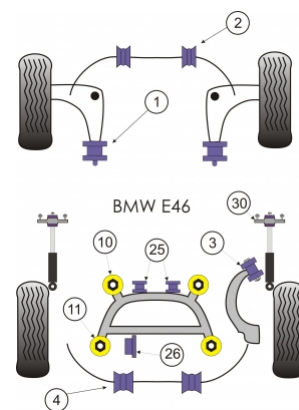

BMW - E46 3 SERIES (1999 - 2006) - E46 3 SERIES XI/XD

Notes

- PFR 5563010 fits cars with standard or aftermarket rear shock absorber with a 10mm pin, PFR 55630-12 fits cars with aftermarket rear shock absorbers with a 12mm pin. Neither fit Cabriolet models

PRODUCT PRICING INFORMATION

The prices shown on our website are per bush.

To get the total pack price you will need to multiple this price by the number of bushes per vehicle.

Bush Price x Qty Per Car = Pack Price

In addition to the Road Series parts listed please check the Black Series website for other bushes suitable for this car that may be more suited to Track/Race use.

Bush description	Quantity Per Car	Diagram Reference	Part Number	Retail Price Each
 Front Wishbone Rear Bush Click for fitting instructions	2	1	PFF 54601XI	
 Front Anti Roll Bar Bush 21.5mm	2	2	PFF 5460221	
 Front Anti Roll Bar Bush 23mm	2	2	PFF 5460223	

	Front Anti Roll Bar Bush 23.5mm	2	2	PFF 5460223.5
	Front Anti Roll Bar Bush 24mm	2	2	PFF 5460224
	Front Anti Roll Bar Bush 26mm	2	2	PFF 5460226
	Front Anti Roll Bar Mounting Bush 27mm	2	2	PFF 5460227
	Front Anti Roll Bar Bush 30.8mm	2	2	PFF 5460230.8
	Rear Trailing Arm Bush	2	3	PFR 53608
	Rear Roll Bar Mounting Bush 15mm	2	4	PFR 550415
	Rear Roll Bar Mounting Bush 18mm	2	4	PFR 550418
	Rear Roll Bar Mounting Bush 19mm	2	4	PFR 550419
	Rear Roll Bar Mounting Bush 21.5mm	2	4	PFR 5504215
	Rear Roll Bar Mounting Bush 22.5mm	2	4	PFR 550422.5
	Rear Subframe Front Bush 🔧 Click for fitting instructions	2	10	PFR 54610
	Rear Subframe Rear Bush 🔧 Click for fitting instructions	2	11	PFR 54611
	Rear Diff Front Bush 🔧 Click for fitting instructions	2	25	PFR 54625
	Rear Diff Rear Bush 🔧 Click for fitting instructions	1	26	PFR 54626
	Rear Shock Top Mount Bracket and Bush 10mm 🔧 Click for fitting instructions	2	30	PFR 5563010
	Rear Shock Top Mount Bracket and Bush 12mm 🔧 Click for fitting instructions	2	30	PFR 5563012