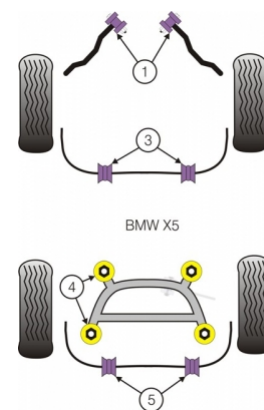

## BMW - E53 X5 (1999-2006)

### PRODUCT PRICING INFORMATION

The prices shown on our website are per bush.

To get the total pack price you will need to multiple this price by the number of bushes per vehicle.

**Bush Price x Qty Per Car = Pack Price**

In addition to the Road Series parts listed please check the Black Series website for other bushes suitable for this car that may be more suited to Track/Race use.

Bush description	Quantity Per Car	Diagram Reference	Part Number
 <b>Front Lower Radius Arm To Chassis</b> <a href="#">Click for fitting instructions</a>	2	1	<b>PFF 5901</b>
 <b>Front Anti Roll Bar To Chassis 29mm</b>	2	3	<b>PFF 590529</b>
 <b>Rear Subframe To Chassis Bush</b> <a href="#">Click for fitting instructions</a>	4	4	<b>PFR 5908</b>
 <b>Rear Anti Roll Bar Mounting Bush 22mm</b>	2	5	<b>PFR 5460922</b>
 <b>Rear Anti Roll Bar Mounting Bush 23.5mm</b>	2	5	<b>PFR 5460923.5</b>
 <b>PowerAlign Camber Bolt Kit (16mm)</b> <a href="#">Click for fitting instructions</a>	1		<b>PFA 10016</b>