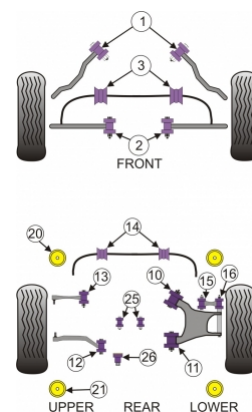

BMW - E60, E61 5 SERIES (2003-2010) - E60 5 SERIES, SALOON

Notes:

- Not for M5 or X (4 wheel drive) models
- Use either PFR 5720 complete bush or PFR 5723 inserts
- Use either PFR 5722 complete bush or PFR 5721 inserts

In addition to the Road Series parts listed please check the Black Series website for other bushes suitable for this car that may be more suited to Track/Race use.

Bush description	Quantity Per Car	Diagram Reference	Part Number	Retail Price Each
 Front Radius Arm To Chassis Bush Click for fitting instructions	2	1	PFF 5701	
 Front Control Arm To Chassis Bush Click for fitting instructions	2	2	PFF 51002	
 Front Anti Roll Bar Mount 24.6mm	2	3	PFF 570324.6	

	Front Anti Roll Bar Mount 25mm	2	3	PFF 570325
	Front Anti Roll Bar Mount 25.6mm	2	3	PFF 570325.6
	Rear Lower Arm Front Bush	2	10	PFR 5710
	Rear Lower Arm Rear Bush	2	11	PFR 5711
	Rear Upper Arm Inner Bush 🔗 Click for fitting instructions	2	12	PFR 5712
	Rear Toe Adjust Inner Bush	2	13	PFR 5713
	Rear Anti Roll Bar Mount 13.5mm	2	14	PFR 5460913.5
	Rear Anti Roll Bar Mount 14mm	2	14	PFR 5460914
	Rear Anti Roll Bar Mount 14.5mm	2	14	PFR 5460914.5
	Rear Anti Roll Bar Mount 16mm	2	14	PFR 5460916
	Rear Anti Roll Bar Mount 18mm	2	14	PFR 5460918
	Rear Outer Integral Link Upper Bush 🔗 Click for fitting instructions	2	15	PFR 5715
	Rear Outer Integral Link Lower Bush 🔗 Click for fitting instructions	2	16	PFR 5716
	Rear Subframe Front Mounting Bush 🔗 Click for fitting instructions	2	20	PFR 5720
	Rear Subframe Front Mounting Insert 🔗 Click for fitting instructions	2	20	PFR 5723
	Rear Subframe Rear Mounting Bush 🔗 Click for fitting instructions	2	21	PFR 5722
	Rear Subframe Rear Mounting Insert 🔗 Click for fitting instructions	2	21	PFR 5721
	Rear Diff Front Mounting Bush 🔗 Click for fitting instructions	2	25	PFR 5725
	Rear Diff Rear Mounting Bush 🔗 Click for fitting instructions	1	26	PFR 5726