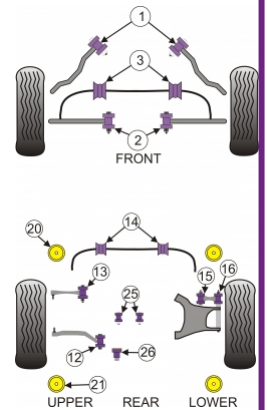

BMW - E60, E61 5 SERIES (2003-2010) - E61 5 SERIES, TOURING

Notes:

- Not for M5 or X (4 wheel drive) models
- Use either PFR 5720 complete bush or PFR 5723 inserts
- Use either PFR 5722 complete bush or PFR 5721 inserts

In addition to the Road Series parts listed please check the Black Series website for other bushes suitable for this car that may be more suited to Track/Race use.

Bush description	Quantity Per Car	Diagram Reference	Part Number	Retail Price Each
 Front Radius Arm To Chassis Bush Click for fitting instructions	2	1	PFF 5701	
 Front Control Arm To Chassis Bush Click for fitting instructions	2	2	PFF 51002	
 Front Anti Roll Bar Mount 24.6mm	2	3	PFF 570324.6	

	Front Anti Roll Bar Mount 25mm	2	3	PFF 570325
	Front Anti Roll Bar Mount 25.6mm	2	3	PFF 570325.6
	Rear Upper Arm Inner Bush 🔗 Click for fitting instructions	2	12	PFR 5712
	Rear Toe Adjust Inner Bush	2	13	PFR 5713
	Rear Anti Roll Bar Mount 13.5mm	2	14	PFR 5460913.5
	Rear Anti Roll Bar Mount 14mm	2	14	PFR 5460914
	Rear Anti Roll Bar Mount 14.5mm	2	14	PFR 5460914.5
	Rear Anti Roll Bar Mount 16mm	2	14	PFR 5460916
	Rear Anti Roll Bar Mount 18mm	2	14	PFR 5460918
	Rear Outer Integral Link Upper Bush 🔗 Click for fitting instructions	2	15	PFR 5715
	Rear Outer Integral Link Lower Bush 🔗 Click for fitting instructions	2	16	PFR 5716
	Rear Subframe Front Mounting Bush 🔗 Click for fitting instructions	2	20	PFR 5720
	Rear Subframe Front Mounting Insert 🔗 Click for fitting instructions	2	20	PFR 5723
	Rear Subframe Rear Mounting Bush 🔗 Click for fitting instructions	2	21	PFR 5722
	Rear Subframe Rear Mounting Insert 🔗 Click for fitting instructions	2	21	PFR 5721
	Rear Diff Front Mounting Bush 🔗 Click for fitting instructions	2	25	PFR 5725
	Rear Diff Rear Mounting Bush 🔗 Click for fitting instructions	1	26	PFR 5726