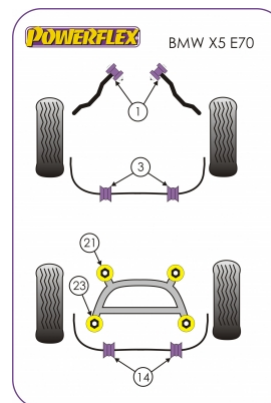

### Notes

- PFR 51423 does not fit the X5 M model
- PFF 51403 & PFR 51413 fit models with conventional Anti Roll Bars.
- PFF 51404 & PFR 51414 fit models with Active Anti Roll Bars as found on Dynamic Handling specification vehicles only.

In addition to the Road Series parts listed please check the Black Series website for other bushes suitable for this car that may be more suited to Track/Race use.

Bush description	Quantity Per Car	Diagram Reference	Part Number	Retail Price Each
 <b>PowerAlign Camber Bolt Kit (14mm)</b> <a href="#">Click for fitting instructions</a>	1		<b>PFA 10014</b>	
 <b>Front Radius Arm To Chassis Bush</b> <a href="#">Click for fitting instructions</a>	2	1	<b>PFF 51401</b>	
 <b>Front Anti Roll Bar Mounting Bush 27mm</b>	2	3	<b>PFF 5140327</b>	