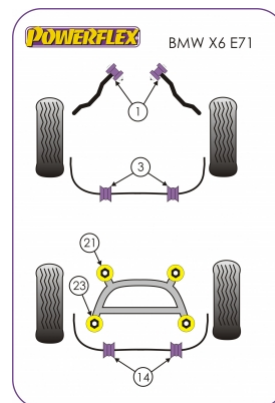

### Notes

- PFR 51423 does not fit the X6 M model
- PFF 51403 & PFR 51413 fit models with conventional Anti Roll Bars.
- PFF 51404 & PFR 51414 fit models with Active Anti Roll Bars as found on Dynamic Handling specification vehicles only.

In addition to the Road Series parts listed please check the Black Series website for other bushes suitable for this car that may be more suited to Track/Race use.

Bush description	Quantity Per Car	Diagram Reference	Part Number	Retail Price Each
 <b>PowerAlign Camber Bolt Kit (14mm)</b> <a href="#">Click for fitting instructions</a>	1		<b>PFA 10014</b>	
 <b>Front Radius Arm To Chassis Bush</b> <a href="#">Click for fitting instructions</a>	2	1	<b>PFF 51401</b>	
 <b>Front Anti Roll Bar Mounting Bush 27mm</b>	2	3	<b>PFF 5140327</b>	