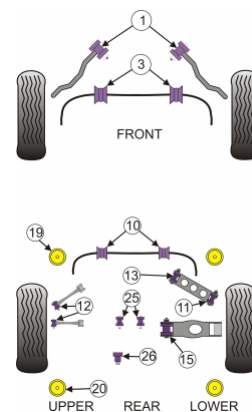

BMW - E81, E82, E87 & E88 1 SERIES (2004-2013) - E82 1 SERIES M COUPE (2010-2012)

PRODUCT PRICING INFORMATION

The prices shown on our website are per bush.

To get the total pack price you will need to multiple this price by the number of bushes per vehicle.

Bush Price x Qty Per Car = Pack Price

In addition to the Road Series parts listed please check the Black Series website for other bushes suitable for this car that may be more suited to Track/Race use.

Bush description	Quantity Per Car	Diagram Reference	Part Number	Retail Price Each
 Front Radius Arm To Chassis Bush	2	1	PFF 5401BLK	
 Front Anti Roll Bar Bush 26.5mm	2	3	PFF 5120326.5	
 Front Anti Roll Bar Bush 28mm	2	3	PFF 5120328	
 Rear Anti Roll Bar Bush 22.5mm	2	10	PFR 5121022.5	
 Rear Anti Roll Bar Bush 23.6mm	2	10	PFR 5121023.6	

	Rear Trailing Arm Outer Bush Click for fitting instructions	2	11	PFR 5411
	Rear Upper Arm Outer Bush Click for fitting instructions	4	12	PFR 51212
	Rear Lower Front Arm Inner Bush	2	13	PFR 51213
	Rear Lower Lateral Arm Inner Bush Click for fitting instructions	2	15	PFR 51215
	Rear Subframe, Front Bush Click for fitting instructions	2	19	PFR 51220
	Rear Subframe Rear Mounting Bush Click for fitting instructions	2	20	PFR 5422P
	Rear Diff Front Mounting Bush Click for fitting instructions	2	25	PFR 5425
	Rear Diff Rear Mounting Bush Click for fitting instructions	1	26	PFR 51226