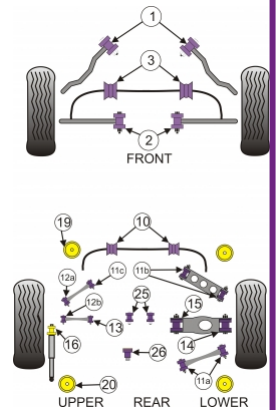

### Notes:

- These parts will not fit the E82 1-Series M-Coupe or X Drive (4wd) models
- **PFR 5419, PFR 5421 and PFR 5423's are inserts to be used with the original bushes**
- **PFR 5420, PFR 5422 and PFR 51220 are complete bushes and used to replace the original bushes**
- **PFR 51220 increase anti squat to that of the M series, for std location of the subframe front mount use PFR 5420**
- **PFR 5421 Insert fits all models up to -07/2005. Then Automatic models only from 07/2005- on**
- **PFR 5423 Inserts fit manual cars from 07/2005- onwards**
- **PFR 541612 fits performance shock absorber which has 12mm thread**
- **For standard shock absorbers and performance shock absorber with a 10mm thread use PFR 5416**

In addition to the Road Series parts listed please check the Black Series website for other bushes suitable for this car that may be more suited to Track/Race use.

Bush description	Quantity Per Car	Diagram Reference	Part Number	Retail Price Each