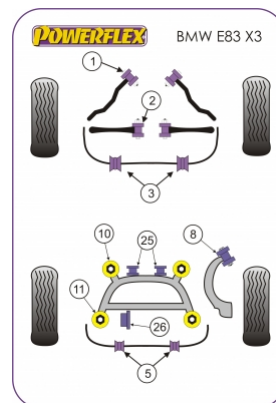

### Notes

- PFR 54610 & 4611 are complete replacement bushes, for inserts use PFR 54613 & 4614 (inserts fit into the voiding of the original bush)

In addition to the Road Series parts listed please check the Black Series website for other bushes suitable for this car that may be more suited to Track/Race use.

Bush description	Quantity Per Car	Diagram Reference	Part Number
 <b>Front Lower Radius Arm To Chassis Bush</b> <a href="#">Click for fitting instructions</a>	2	1	<b>PFF 5901</b>
 <b>Front Control Arm To Chassis Bush</b>	2	2	<b>PFF 51502</b>
 <b>Front Anti Roll Bar Mounting Bush 22.5mm</b>	2	3	<b>PFF 5150322.5</b>