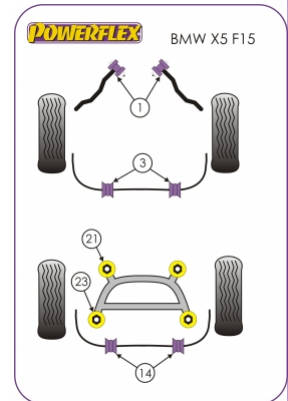

BMW - F15 X5 (2013-)

Notes

- PFF 51403 & PFR 51413 fit models with conventional Anti Roll Bars.
- PFF 51404 & PFR 51414 fit models with Active Anti Roll Bars as found on Dynamic Handling specification vehicles only.

In addition to the Road Series parts listed please check the Black Series website for other bushes suitable for this car that may be more suited to Track/Race use.

Bush description	Quantity Per Car	Diagram Reference	Part Number	Retail Price Each
 PowerAlign Camber Bolt Kit (14mm) Click for fitting instructions	1		PFA 10014	
 Front Anti Roll Bar Mounting Bush 27mm	2	3	PFF 5140327	