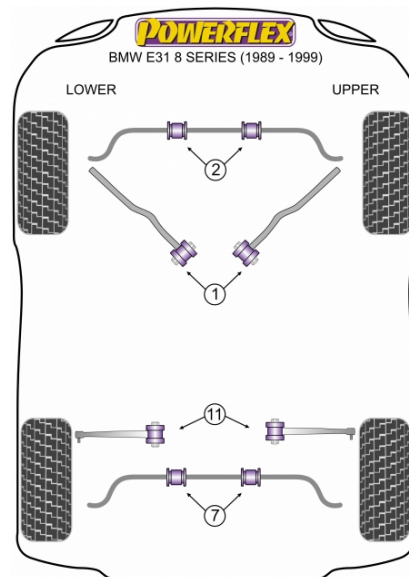

E31 8 SERIES (1989 - 1999)

The prices shown on our website are per bush.

To get the total pack price you will need to multiple this price by the number of bushes per vehicle.

Bush Price x Qty Per Car = Pack Price

In addition to the Road Series parts listed please check the Black Series website for other bushes suitable for this car that may be more suited to Track/Race use.

FRONT INNER TCA BUSH

Qty Per Car **2**

Diagram Ref. **1**

Part No. **PFF 5602**

FRONT ANTI ROLL BAR MOUNTING 24MM

Qty Per Car **2**

Diagram Ref. **2**

Part No. **PFF 531024**

FRONT ANTI ROLL BAR MOUNTING 25MM

Qty Per Car **2**

Diagram Ref. **2**

Part No. **PFF 531025**

REAR ANTI ROLL BAR MOUNTING BUSH 15.5MM

Qty Per Car **2**

Diagram Ref. **7**

Part No. **PFR 530815.5**

REAR TRACK ROD INNER BUSH

Qty Per Car **2**