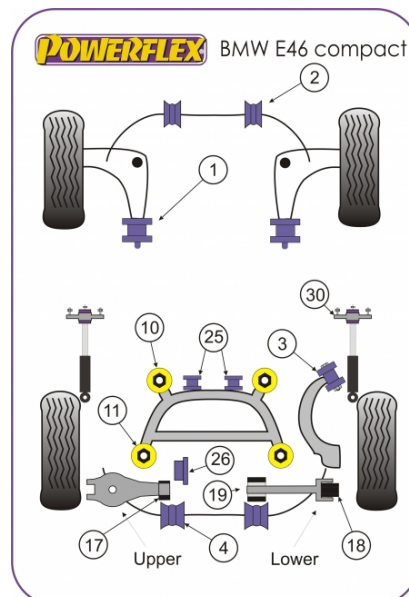

E46 3 SERIES COMPACT

PRICING INFORMATION

The prices shown on our website are per bush.

To get the total pack price you will need to multiple this price by the number of bushes per vehicle.

Bush Price x Qty Per Car = Pack Price

Notes:

- PFF 54601 & PFF 55601 fit brackets with a 66mm bore
- PFF 5460160 & PFF 5560160 fit brackets with a 60mm bore , usually found on earlier models.
- PFF 55601G & PFF 55601G60 give an additional +0.5° Caster
- PFR 54610 & 4611 are complete replacement bushes, for inserts use PFR 54613 & 4614 (inserts fit into the voiding of the original bush)
- PFR 54615G replaces the original arm and inner bush and allows on car adjustment of camber. For a replacement bush only to fit in the original arm, please use PFR 54616.
- PFR 55630-10 fits cars with standard or aftermarket rear shock absorber with a 10mm pin, PFR 5563012 fits cars with aftermarket rear shock absorbers with a 12mm pin. Neither fit Cabriolet models

In addition to the Road Series parts listed please check the Black Series website for other bushes suitable for this car that may be more suited to Track/Race use.

POWERFLEX HANDLING PACK

Qty Per Car **1**

Diagram Ref.

Part No. **PFF5K-1003**

FRONT WISHBONE REAR BUSH

Qty Per Car **2**

Diagram Ref. **1**

Part No. **PFF 54601**

FRONT WISHBONE REAR BUSH

Qty Per Car **2**

Diagram Ref. **1**

Part No. **PFF 5460160**

FRONT WISHBONE REAR BUSH, ALUMINIUM OUTER

Qty Per Car **2**

Diagram Ref. **1**

Part No. **PFF 5560160**