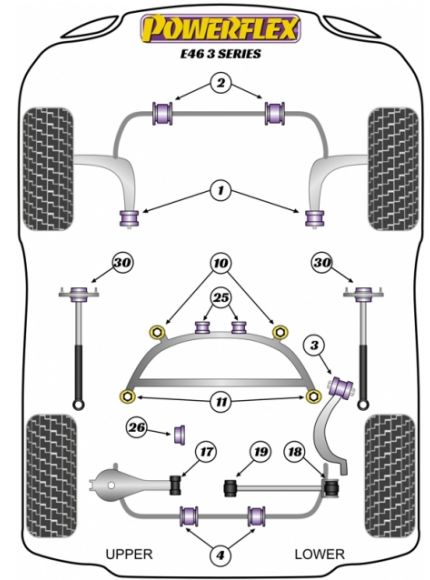

A Powerflex Handling Pack is now available for this vehicle. Please click [here](#) for more information

Notes:

- PFF 54601 & PFF 55601 fit brackets with a 66mm bore
- PFF 5460160 & PFF 5560160 fit brackets with a 60mm bore , usually found on earlier models.
- PFF 55601G & PFF 55601G-60 give an additional +0.5° Caster
- PFR 54610 & 4611 are complete replacement bushes, for inserts use PFR 54613 & 4614 (inserts fit into the voiding of the original bush)
- PFR 54615G replaces the original arm and inner bush and allows on car adjustment of camber. For a replacement bush only to fit in the original arm, please use PFR 54616.
- PFR 5563010 fits cars with standard or aftermarket rear shock absorber with a 10mm pin, PFR 5563012 fits cars with aftermarket rear shock absorbers with a 12mm pin. Neither fit Cabriolet models

Diagram Ref.

Part No. **PFF5K-1003**

FRONT WISHBONE REAR BUSH

Qty Per Car **2**

Diagram Ref. **1**

Part No. **PFF 54601**

FRONT WISHBONE REAR BUSH

Qty Per Car **2**

Diagram Ref. **3**

Part No. **PFR 53608**

REAR ROLL BAR MOUNTING BUSH 15MM

Qty Per Car **2**

Diagram Ref. **4**

Part No. **PFR 550415**

REAR ROLL BAR MOUNTING BUSH 18MM

Qty Per Car **2**

Diagram Ref. **4**

Part No. **PFR 550420**

REAR ROLL BAR MOUNTING BUSH 21.5MM

Qty Per Car **2**

Diagram Ref. **4**

Part No. **PFR 5504215**

REAR ROLL BAR MOUNTING BUSH 22.5MM

Qty Per Car **2**