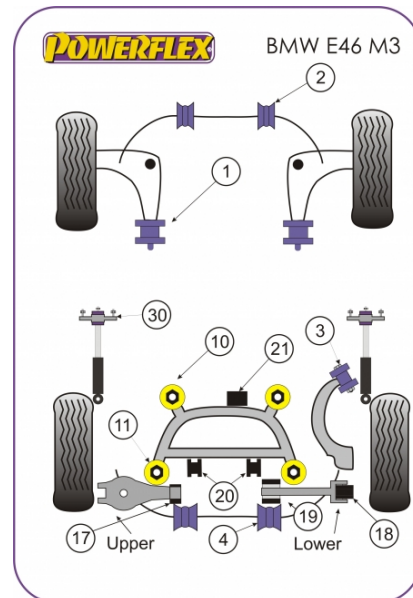

E46 3 SERIES M3

PRICING INFORMATION

The prices shown on our website are per bush.

To get the total pack price you will need to multiple this price by the number of bushes per vehicle.

Bush Price x Qty Per Car = Pack Price

A Powerflex Handling Pack is now available for this vehicle. Please click here for more information

Notes

- PFF 55601GM3 gives an additional +0.5° Caster
- PFR 54610 & 4611 are complete replacement bushes, for inserts use PFR 54612 & 4613 (inserts fit into the voiding of the original bush)
- PFR 54615G replaces the original arm and inner bush and allows on car adjustment of camber. For a replacement bush only to fit in the original arm, please use PFR 54616.
- PFR 5563010 fits cars with standard or aftermarket rear shock absorber with a 10mm pin, PFR 5563012 fits cars with aftermarket rear shock absorbers with a 12mm pin. Neither fit Cabriolet models

In addition to the Road Series parts listed please check the Black Series website for other bushes suitable for this car that may be more suited to Track/Race use.

HANDLING PACK

Qty Per Car **1**

Diagram Ref.

Part No. **PFR 5460921.5**

REAR ROLL BAR MOUNTING BUSH 22.5MM

Qty Per Car **2**

Diagram Ref. **4**

Part No. **PFR 5460922.5**

REAR SUBFRAME FRONT BUSH

Qty Per Car **2**

Diagram Ref. **10**