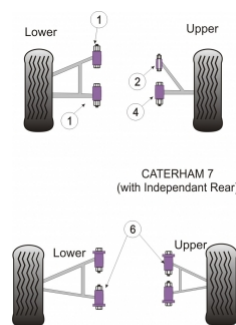

CATERHAM - 7 CSR (INDEPENDANT REAR SUSPENSION)

PRODUCT PRICING INFORMATION

The prices shown on our website are per bush.

To get the total pack price you will need to multiple this price by the number of bushes per vehicle.

Bush Price x Qty Per Car = Pack Price

In addition to the Road Series parts listed please check the Black Series website for other bushes suitable for this car that may be more suited to Track/Race use.

Bush description	Quantity Per Car	Diagram Reference	Part Number	Retail Price Each
 Large Lower Wishbone Bush 1/2" Bore	4	1	PF 8901	
 Small Upper Wishbone Front Bush	2	2	PF 8902	
 Large Upper Wishbone Rear Bush	2	4	PF 8904	
 Rear Upper And Lower Wishbone Bush	4	6	PF 8906	