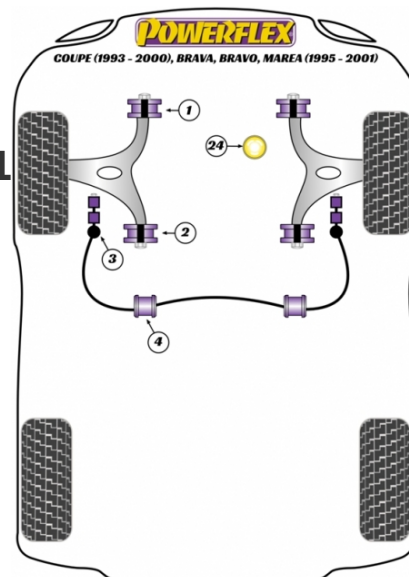

COUPE (1993-2000), BRAVA, BRAVO, MAREA (1

The prices shown on our website are per bush.

To get the total pack price you will need to multiple this price by the number of bushes per vehicle.

Bush Price x Qty Per Car = Pack Price

Notes

These Bushes Are Designed To Fit Original Fiat Arms, Different Size Sleeves May Be Required For Pattern Arms, Please Measure Size Of Pin So We Can Supply Correct Size

In addition to the Road Series parts listed please check the Black Series website for other bushes suitable for this car that may be more suited to Track/Race use.

FRONT LOWER WISHBONE FRONT BUSH

Qty Per Car 2

Diagram Ref. 1

Part No. **PFF 1801**

FRONT LOWER WISHBONE REAR BUSH

Qty Per Car 2

Diagram Ref. 2

Part No. **PFF 1802**

FRONT ANTI ROLL BAR END LINK MOUNT TO ARM BUSH

Qty Per Car 2

Diagram Ref. 3

Part No. **PFF 1603**

FRONT ANTI ROLL BAR TO CHASSIS BUSH 23MM

Qty Per Car 2

Diagram Ref. 4

Part No. **PFF 1630423**