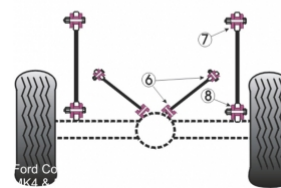

FORD - CORTINA MK4,5

Ford Cortina Mk4 & Mk5

Ford Co
Mk4 &

PRODUCT PRICING INFORMATION

The prices shown on our website are per bush.

To get the total pack price you will need to multiple this price by the number of bushes per vehicle.

Bush Price x Qty Per Car = Pack Price

In addition to the Road Series parts listed please check the Black Series website for other bushes suitable for this car that may be more suited to Track/Race use.

Bush description	Quantity Per Car	Diagram Reference	Part Number	Retail Price Each
 Front Tie Bar Set	2	1	PFF 193620	
 Front Anti Roll Bar 18mm	2	2	PFF 1922518	
 Front Inner Lower Arm Bush	2	3	PFF 193622	
 Front Anti Roll Bar Link Set	4	4	PFF 193621	
 Rear Upper Arm Void Bushes	4	6	PFR 193601	
 Rear Lower Arm Chassis Bush	2	7	PFR 193607	

Rear Lower Arm Bush On Axle

2

8

PFR 193608

Universal Exhaust Mount

 [Click for fitting instructions](#)

1

EXH 003