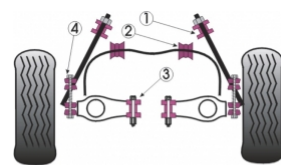

FORD - CORTINA MK4,5

Ford Cortina Mk4 & Mk5

Ford Co
Mk4 &

PRODUCT PRICING INFORMATION

The prices shown on our website are per bush.

To get the total pack price you will need to multiple this price by the number of bushes per vehicle.

Bush Price x Qty Per Car = Pack Price

In addition to the Road Series parts listed please check the Black Series website for other bushes suitable for this car that may be more suited to Track/Race use.

Bush description	Quantity Per Car	Diagram Reference	Part Number	Retail Price Each
 Front Tie Bar Set	2	1	PFF 193620	
 Front Anti Roll Bar 18mm	2	2	PFF 1922518	
 Front Inner Lower Arm Bush	2	3	PFF 193622	
 Front Anti Roll Bar Link Set	4	4	PFF 193621	
 Rear Upper Arm Void Bushes	4	6	PFR 193601	
 Rear Lower Arm Chassis Bush	2	7	PFR 193607	

Rear Lower Arm Bush On Axle

2

8

PFR 193608

Universal Exhaust Mount

 [Click for fitting instructions](#)

1

EXH 003