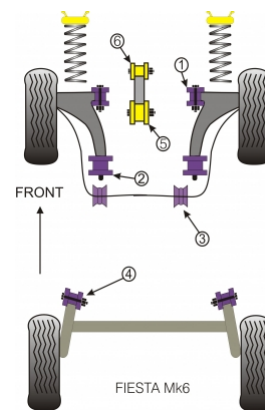

FORD - FIESTA MK6 INC ST & FUSION (2002-2008)

Notes:

- The Lower Engine Mount comes in two different bracket thicknesses.
- For the thicker (30mm) bracket, use PFF 192001 and PFF 192002.
- For the thinner (25mm) bracket, use PFF 192003 and PFF 192004.

In addition to the Road Series parts listed please check the Black Series website for other bushes suitable for this car that may be more suited to Track/Race use.

Bush description	Quantity Per Car	Diagram Reference	Part Number	Retail Price Each
 Front Wishbone Lower Front Bush	2	1	PFF 191101	
 Front Wishbone Lower Rear Bush	2	2	PFF 191102	
 Front Anti Roll Bar Bush 16mm	2	3	PFF 19110316	

	Front Anti Roll Bar Bush 18mm	2	3	PFF 19110318
	Front Anti Roll Bar Bush 19mm	2	3	PFF 19110319
	Rear Beam Mounting Bush	2	4	PFR 191105
	Lower Engine Mount Large Bush 30mm Bracket 🔗 Click for fitting instructions	1	5	PFF 192001
	Lower Engine Mount Large Bush 25mm Bracket 🔗 Click for fitting instructions	1	5	PFF 192003
	Lower Engine Mount Small Bush 30mm Bracket 🔗 Click for fitting instructions	1	6	PFF 192002
	Lower Engine Mount Small Bush 25mm Bracket 🔗 Click for fitting instructions	1	6	PFF 192004