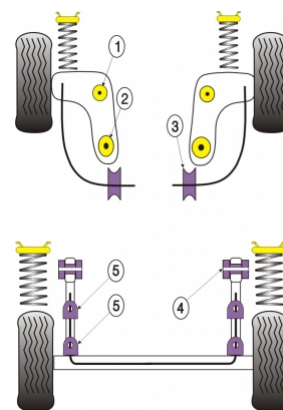

### Notes

- Ford Have Changed The Diameter Of The Front Wishbone Bushes Several Times. Please Measure The Original Bushes And Order The Correct Size
- PFF 19601 is 46mm Diameter
- PFF 19602 is 54mm Diameter
- PFF 19901 is 47mm Diameter
- Some Anti Roll Bar Mounts Have A Flat Bottom (PFR 1921020) & Some Are Cylindrical (PFR 19608)
- Please Measure The Rear Beam Bush. For 63mm Use PFR 19707, For 48.5mm Use PFR 19606.

In addition to the Road Series parts listed please check the Black Series website for other bushes suitable for this car that may be more suited to Track/Race use.

Bush description	Quantity Per Car	Diagram Reference	Part Number	Retail Price Each
 <b>Front Wishbone Front Bush 46mm</b> Click for fitting instructions	2	1	<b>PFF 19601</b>	

	<b>Front Wishbone Front Bush 54mm</b>	2	1	<b>PFF 19602</b>
	<b>Front Wishbone Front Bush 47mm</b> Click for fitting instructions	2	1	<b>PFF 19901</b>
	<b>Front Wishbone Rear Bush 46mm</b> Click for fitting instructions	2	2	<b>PFF 19601</b>
	<b>Front Wishbone Rear Bush 54mm</b> Click for fitting instructions	2	2	<b>PFF 19602</b>
	<b>Front Wishbone Rear Bush 47mm</b> Click for fitting instructions	2	2	<b>PFF 19901</b>
	<b>Front Anti Roll Bar Mounting Bush 16mm</b>	2	3	<b>PFF 19603</b>
	<b>Rear Beam Mounting Bush</b>	2	4	<b>PFR 19606</b>
	<b>Rear Beam Mounting Bush</b>	2	4	<b>PFR 19707</b>
	<b>Rear Anti Roll Bar Mounting Bush</b>	4	5	<b>PFR 1921020</b>
	<b>Rear Anti Roll Bar Mounting Bush</b>	4	5	<b>PFR 19608</b>
	<b>Exhaust Mounts</b>	1		<b>EXH 001</b>