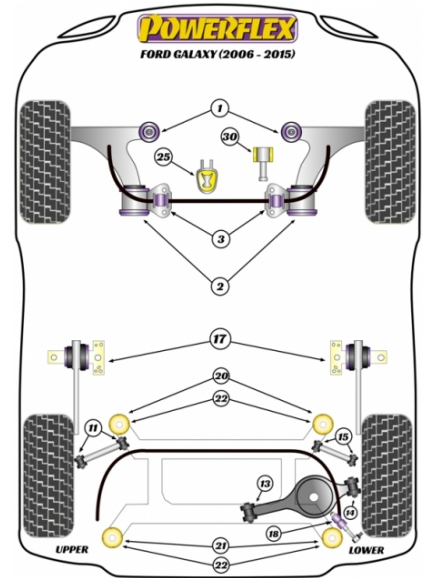

- PFF 881030 fits only 2.5L Ford Mondeo ST Model.
- Please check front and rear anti-roll bar size before ordering.

PFF19-1925 FITS LOWER ENGINE MOUNT WITH THIS PROFILE ONLY

In addition to the Road Series parts listed please check the Black Series website for other bushes suitable for this car that may be more suited to Track/Race use.

FRONT ARM FRONT BUSH

Qty Per Car **2**

Diagram Ref. **1**

Part No. **PFF 191901**

FRONT ARM REAR BUSH

Qty Per Car **2**

Diagram Ref. **2**

Part No. **PFF 191902**

FRONT ANTI ROLL BAR TO CHASSIS BUSH 21MM

Qty Per Car **2**

Diagram Ref. **3**

Part No. **PFF 19160321**

FRONT ANTI ROLL BAR TO CHASSIS BUSH 22MM

Qty Per Car **2**

Diagram Ref. **3**

Part No. **PFF 19160322**

FRONT ANTI ROLL BAR TO CHASSIS BUSH 23MM

Qty Per Car **2**

Diagram Ref. **3**

Part No. **PFF 19160323**

FRONT ANTI ROLL BAR TO CHASSIS BUSH 24MM

Qty Per Car **2**

Diagram Ref. **3**

Part No. **PFF 19160324**