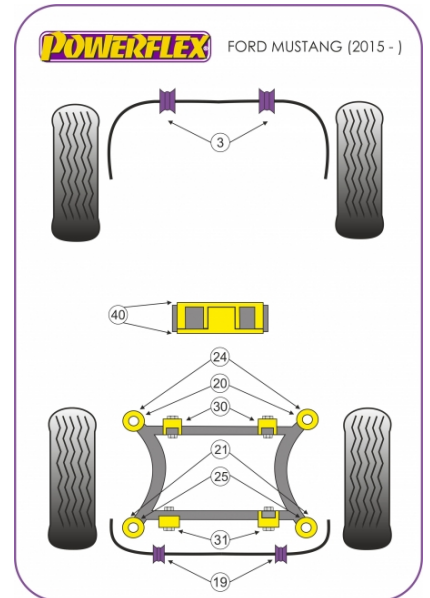

MUSTANG (2015 -)

PRICING INFORMATION

The prices shown on our website are per bush.
To get the total pack price you will need to multiple this price by the number of bushes per vehicle.

Bush Price x Qty Per Car = Pack Price

In addition to the Road Series parts listed please check the Black Series website for other bushes suitable for this car that may be more suited to Track/Race use.

FRONT ANTI ROLL BAR BUSH 32MM

Qty Per Car 2

Diagram Ref. 3

Part No. **PFF 19170332**

REAR ANTI ROLL BAR BUSH 22MM

Qty Per Car 2

Diagram Ref. 19

Part No. **PFR 19171922**