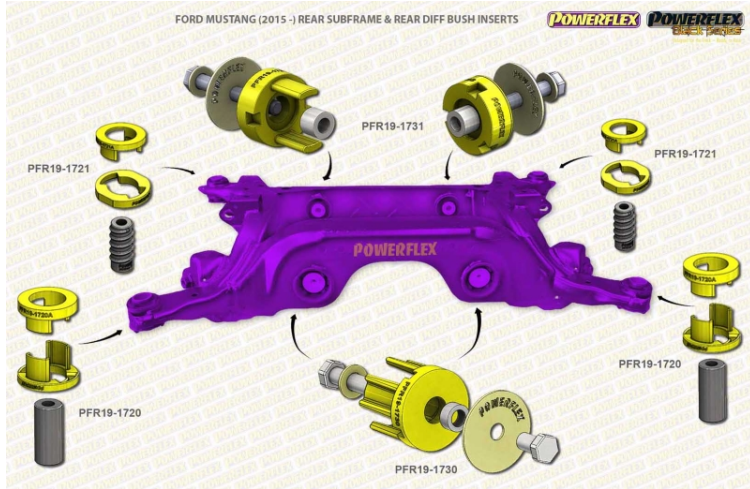

*In addition to the Road Series parts listed please check the Black Series website for other bushes suitable for this car that may be more suited to Track/Race use.*

### FRONT ANTI ROLL BAR BUSH 32MM

Qty Per Car 2

Diagram Ref. 3

Part No. **PFF 19170332**

### REAR ANTI ROLL BAR BUSH 22MM

Qty Per Car 2

Diagram Ref. 19

Part No. **PFR 19171922**