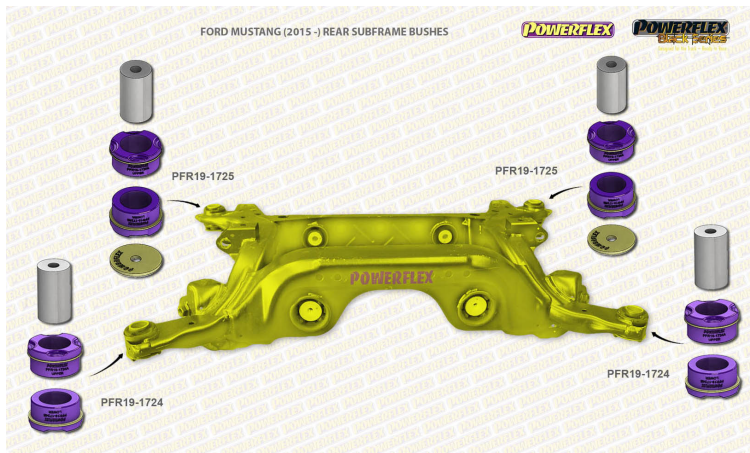

*In addition to the Road Series parts listed please check the Black Series website for other bushes suitable for this car that may be more suited to Track/Race use.*

### FRONT ANTI ROLL BAR BUSH 32MM

Qty Per Car 2

Diagram Ref. 3

Part No. **PFF 19170332**