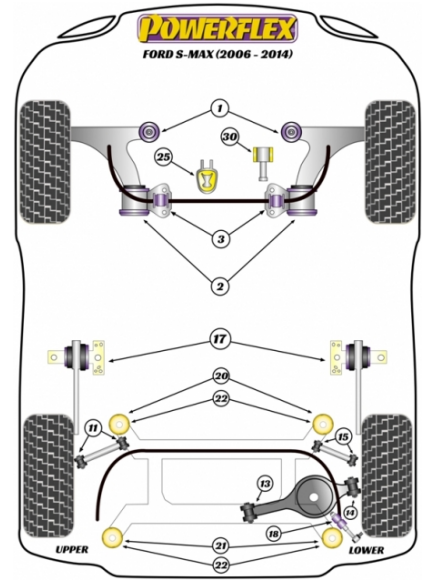

- PFF 881030 fits only 2.5L Ford Mondeo ST Model.
- Please check front and rear anti-roll bar size before ordering.

PFF19-1925 FITS LOWER ENGINE MOUNT WITH THIS PROFILE ONLY

In addition to the Road Series parts listed please check the Black Series website for other bushes suitable for this car that may be more suited to Track/Race use.

FRONT ANTI ROLL BAR TO CHASSIS BUSH 21MM

Qty Per Car 2

Diagram Ref. 3

Part No. **PFF 19160321**

FRONT ANTI ROLL BAR TO CHASSIS BUSH 22MM

Qty Per Car 2

Diagram Ref. 3

Part No. **PFF 19160322**

FRONT ANTI ROLL BAR TO CHASSIS BUSH 23MM

Qty Per Car 2

Diagram Ref. 3

Part No. **PFF 19160323**

FRONT ANTI ROLL BAR TO CHASSIS BUSH 24MM

Qty Per Car 2

Diagram Ref. 3

Part No. **PFF 19160324**

REAR ANTI ROLL BAR TO LINK ROD BUSH

Qty Per Car **2**

Diagram Ref. **18**

Part No. **PFR 191918**

REAR SUBFRAME FRONT BUSH INSERTS

Qty Per Car **2**

Diagram Ref. **20**

Part No. **PFR 191920**