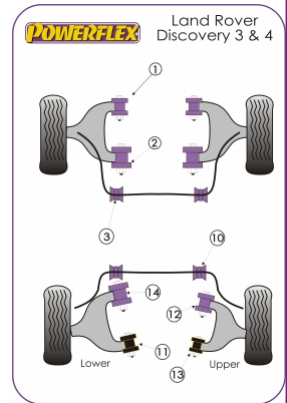

LAND ROVER - DISCOVERY SERIES III (2004 - 2009)

PRODUCT PRICING INFORMATION

The prices shown on our website are per bush.

To get the total pack price you will need to multiple this price by the number of bushes per vehicle.

Bush Price x Qty Per Car = Pack Price

In addition to the Road Series parts listed please check the Black Series website for other bushes suitable for this car that may be more suited to Track/Race use.

Bush description	Quantity Per Car	Diagram Reference	Part Number	Retail Price Each
 Front Arm Front Bush Click for fitting instructions	2	1	PFF 32401	
 Front Arm Rear Bush Click for fitting instructions	2	2	PFF 32402	
 Front Anti Roll Bar Bush 30mm	2	3	PFF 3240330	
 Rear Anti Roll Bar Bush 22mm	2	10	PFR 3240522	

	Rear Lower Wishbone Rear Bush	2	11	PFR 32411
	Rear Upper Wishbone Front Bush Click for fitting instructions	2	12	PFR 32412
	Rear Upper Wishbone Rear Bush	2	13	PFR 32413
	Rear Lower Wishbone Front Bush Click for fitting instructions	2	14	PFR 32410